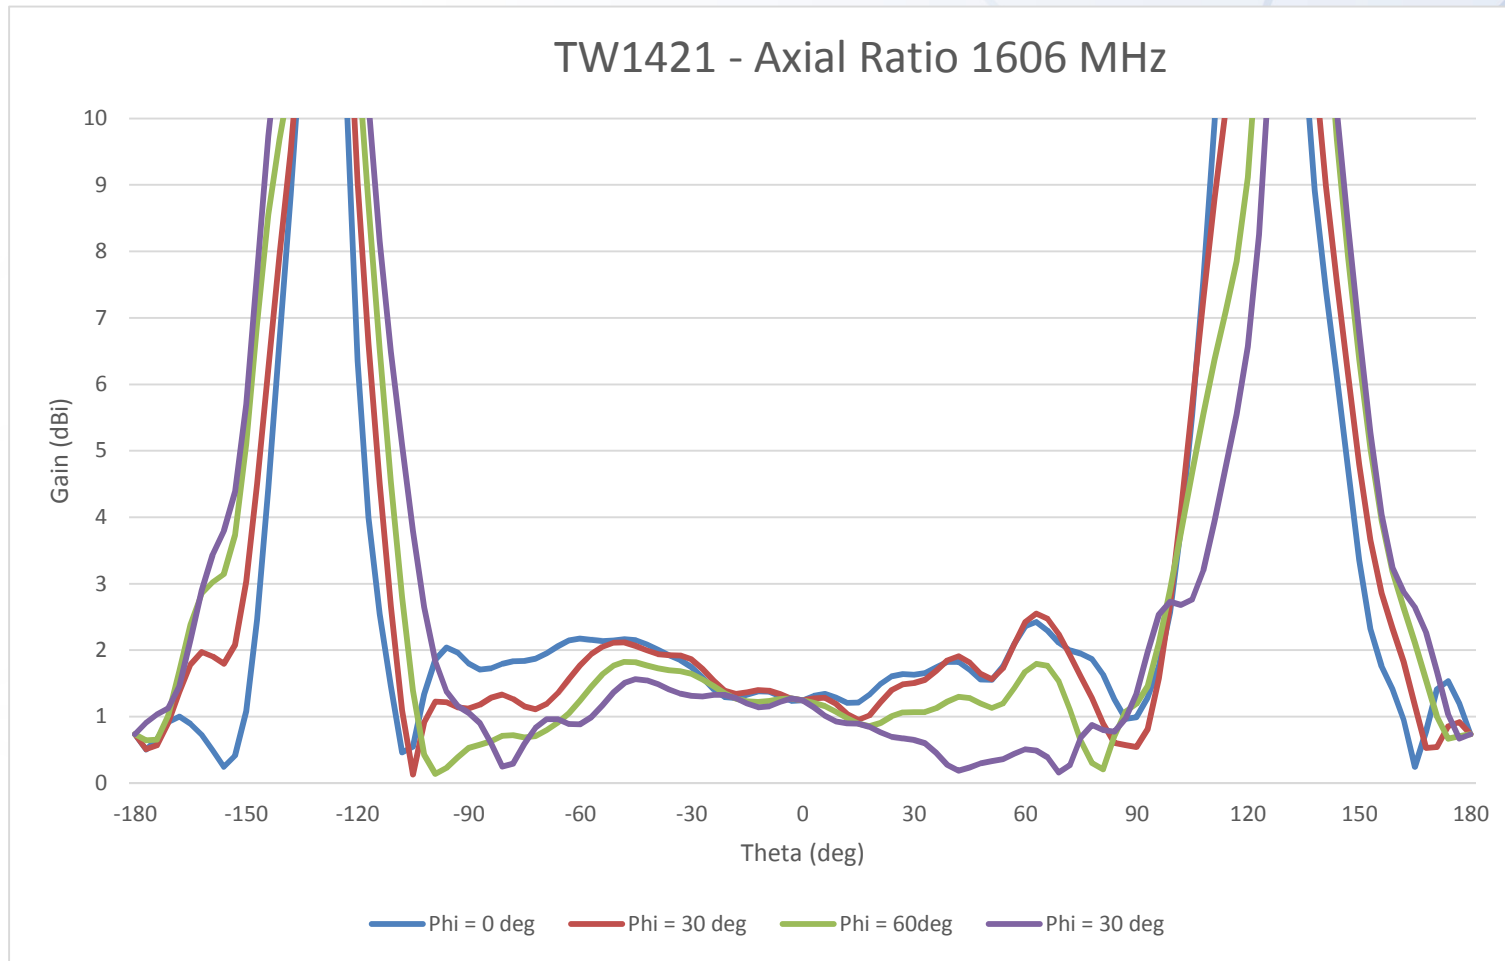

When precision matters...™

TW1421 Measurements

TW1421 - Phase Centre Variation

Axial Ratio GPS L1

Axial Ratio GLONASS G1

Response GPS L1

Response GLONASS G1