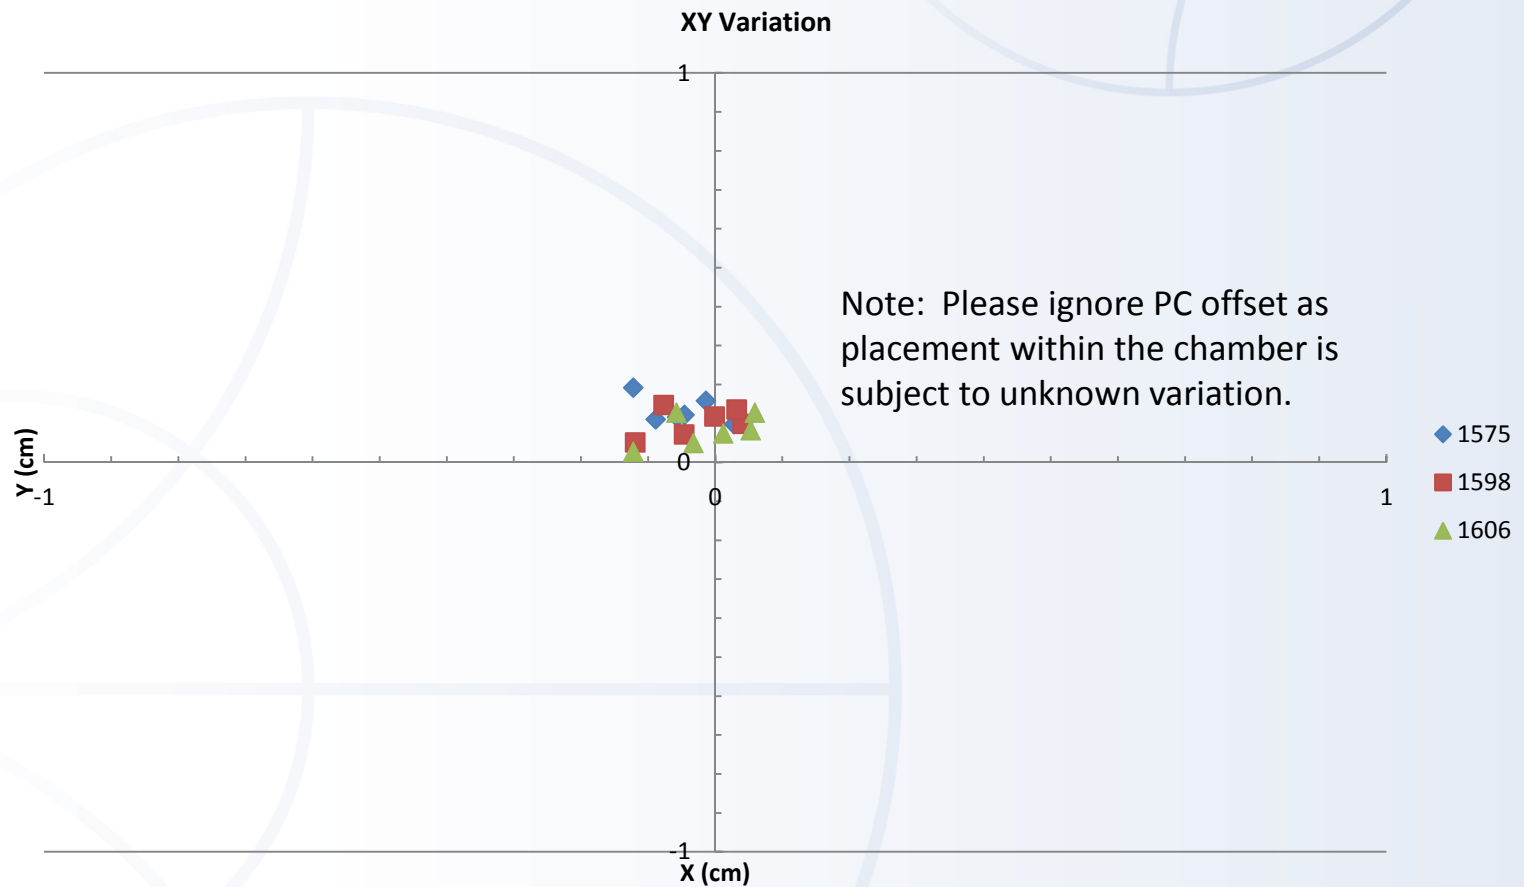

When precision matters...™

TW1421 Measurements

TW1421 - Phase Centre Variation

Axial Ratio GPS L1

Axial Ratio GLONASS G1

Response GPS L1

Response GLONASS G1