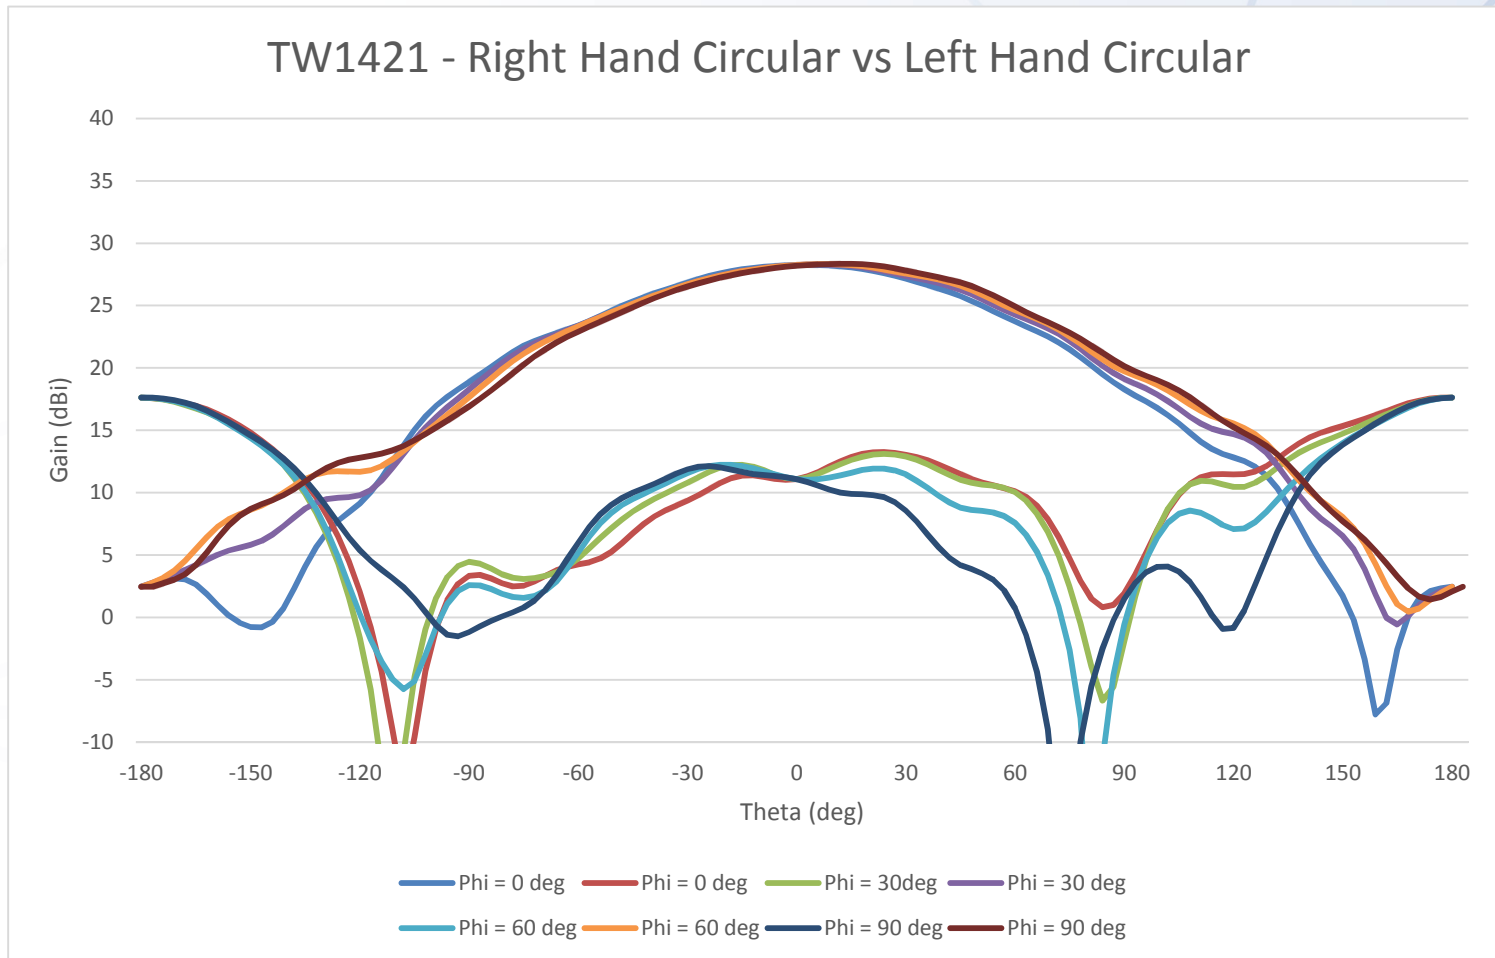

When precision matters...™

TW1421 Measurements

TW1421 - Phase Centre Variation

Axial Ratio GPS L1

Axial Ratio GLONASS G1

Response GPS L1

Response GLONASS G1