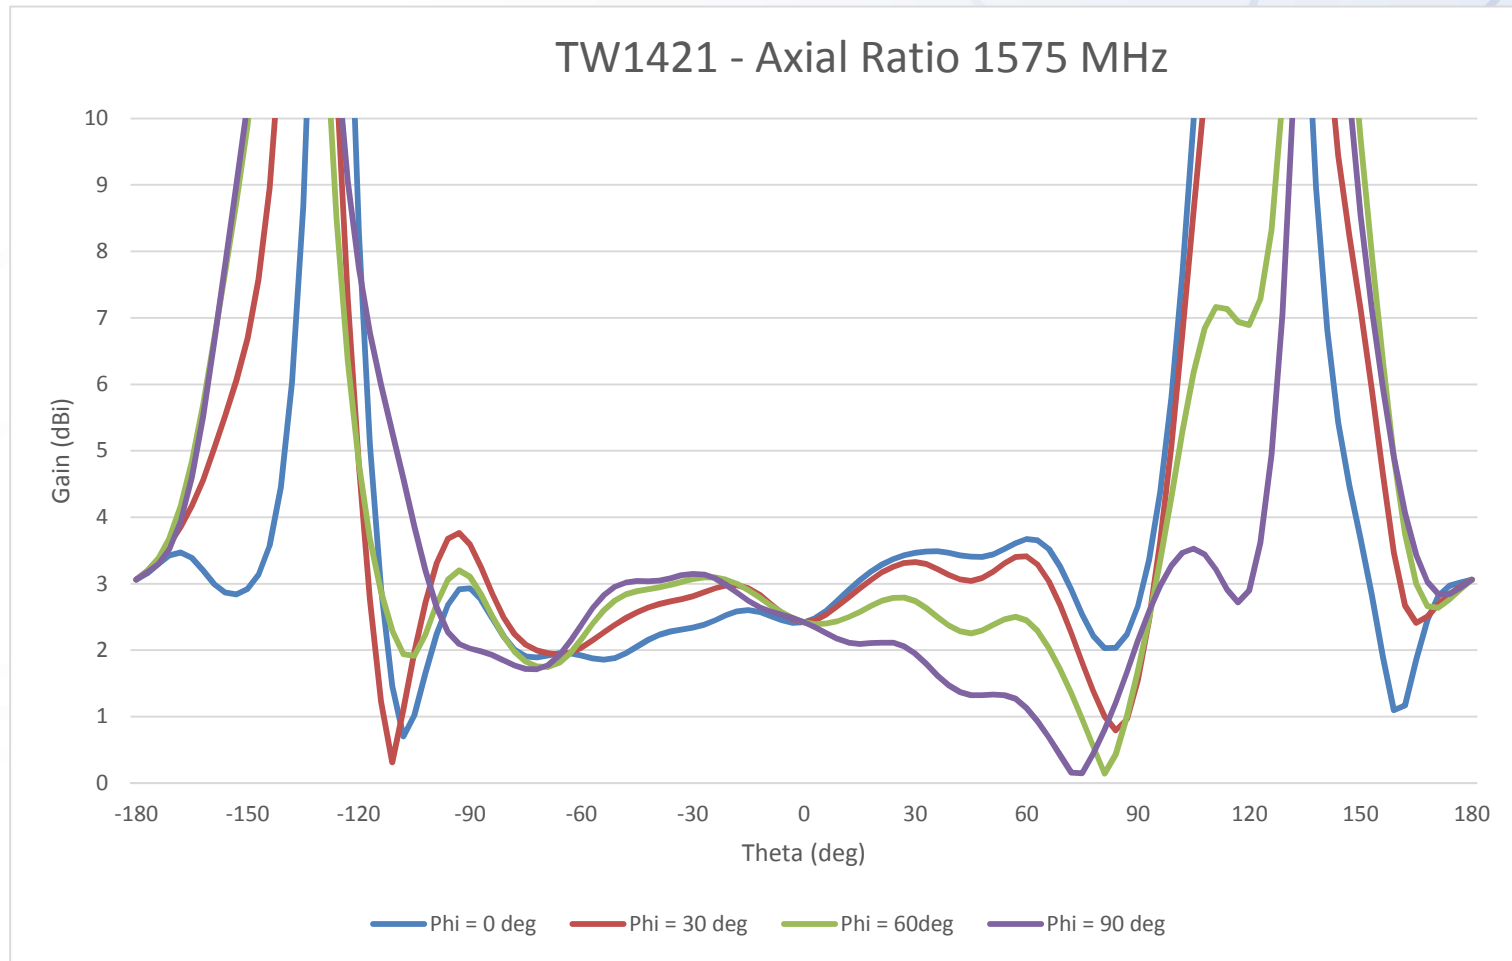

When precision matters...™

TW1421 Measurements

TW1421 - Phase Centre Variation

Axial Ratio GPS L1

Axial Ratio GLONASS G1

Response GPS L1

Response GLONASS G1